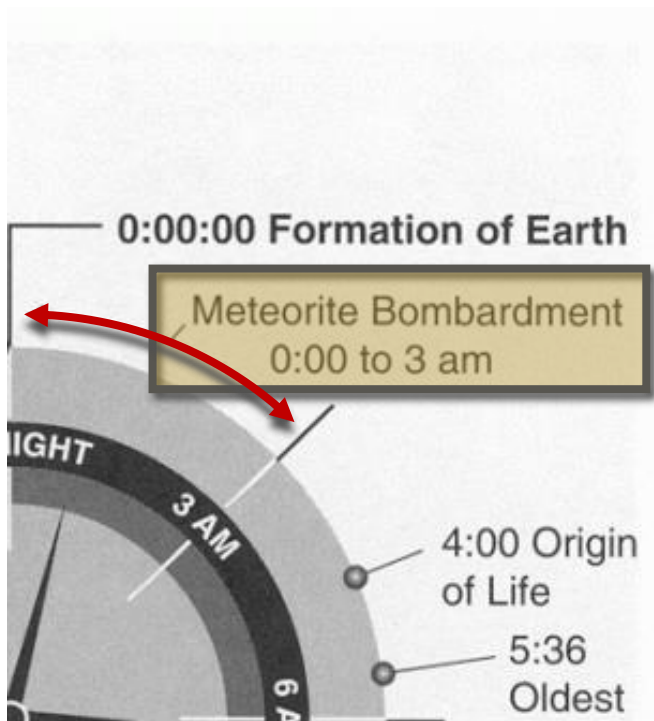

Métaphore visuelle 24-hour clock

... The semantics used by a visual metaphor are implicitly determined by the real-world equivalent

Règle appliquée ici ?

Flowing data.com (2012 )  
Orig. www.geology.wisc.edu

<<http://flowingdata.com/2012/10/09/history-of-earth-in-24-hour-clock/>>

### Métaphore visuelle 24-hour clock

... The semantics used by a visual metaphor are implicitly determined by the real-world equivalent

Règle appliquée ici ?

XX, Earth's History in 24-hours  
Imgur community, 2014

<<https://imgur.com/gallery/fL17Sjc>>

Au passage, lecture de données contradictoires

<<http://flowingdata.com/2012/10/09/history-of-earth-in-24-hour-clock/>>

<<https://imgur.com/gallery/fL175jc>>