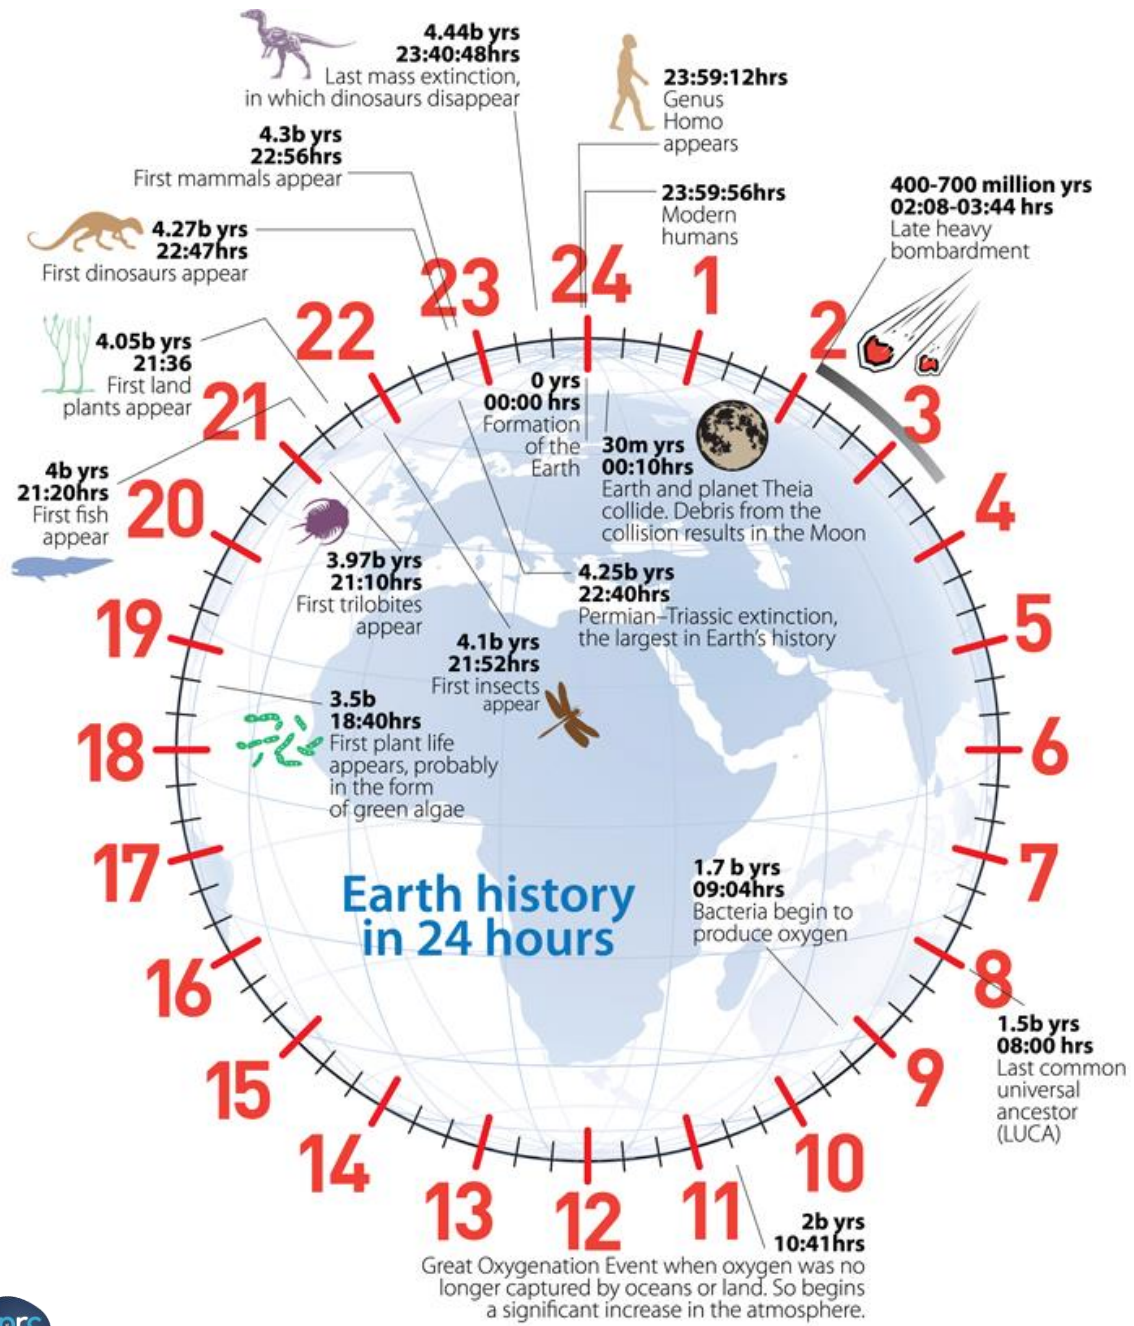

Métaphore visuelle 24-hour clock

... The semantics used by a visual metaphor are implicitly determined by the real-world equivalent

Règle appliquée ici ?

Flowing data.com (2012 )  
Orig. www.geology.wisc.edu

<<http://flowingdata.com/2012/10/09/history-of-earth-in-24-hour-clock/>>

### Métaphore visuelle 24-hour clock

... The semantics used by a visual metaphor are implicitly determined by the real-world equivalent

Règle appliquée ici ?

XX, Earth's History in 24-hours  
Imgur community, 2014

<<https://imgur.com/gallery/fL17Sjc>>

Au passage, lecture de données contradictoires

<<http://flowingdata.com/2012/10/09/history-of-earth-in-24-hour-clock/>>

<<https://imgur.com/gallery/fL175jc>>