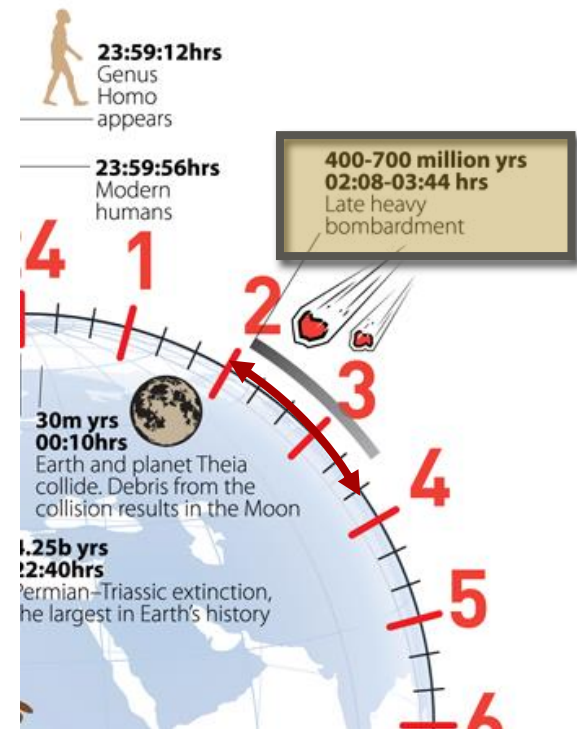

Métaphore visuelle 24-hour clock

... The semantics used by a visual metaphor are implicitly determined by the real-world equivalent

Règle appliquée ici ?

Flowing data.com (2012 )  
Orig. www.geology.wisc.edu

<<http://flowingdata.com/2012/10/09/history-of-earth-in-24-hour-clock/>>

### Métaphore visuelle 24-hour clock

... The semantics used by a visual metaphor are implicitly determined by the real-world equivalent

Règle appliquée ici ?

XX, Earth's History in 24-hours  
Imgur community, 2014

<<https://imgur.com/gallery/fL17Sjc>>

Au passage, lecture de données contradictoires

<<http://flowingdata.com/2012/10/09/history-of-earth-in-24-hour-clock/>>

<<https://imgur.com/gallery/fL175jc>>